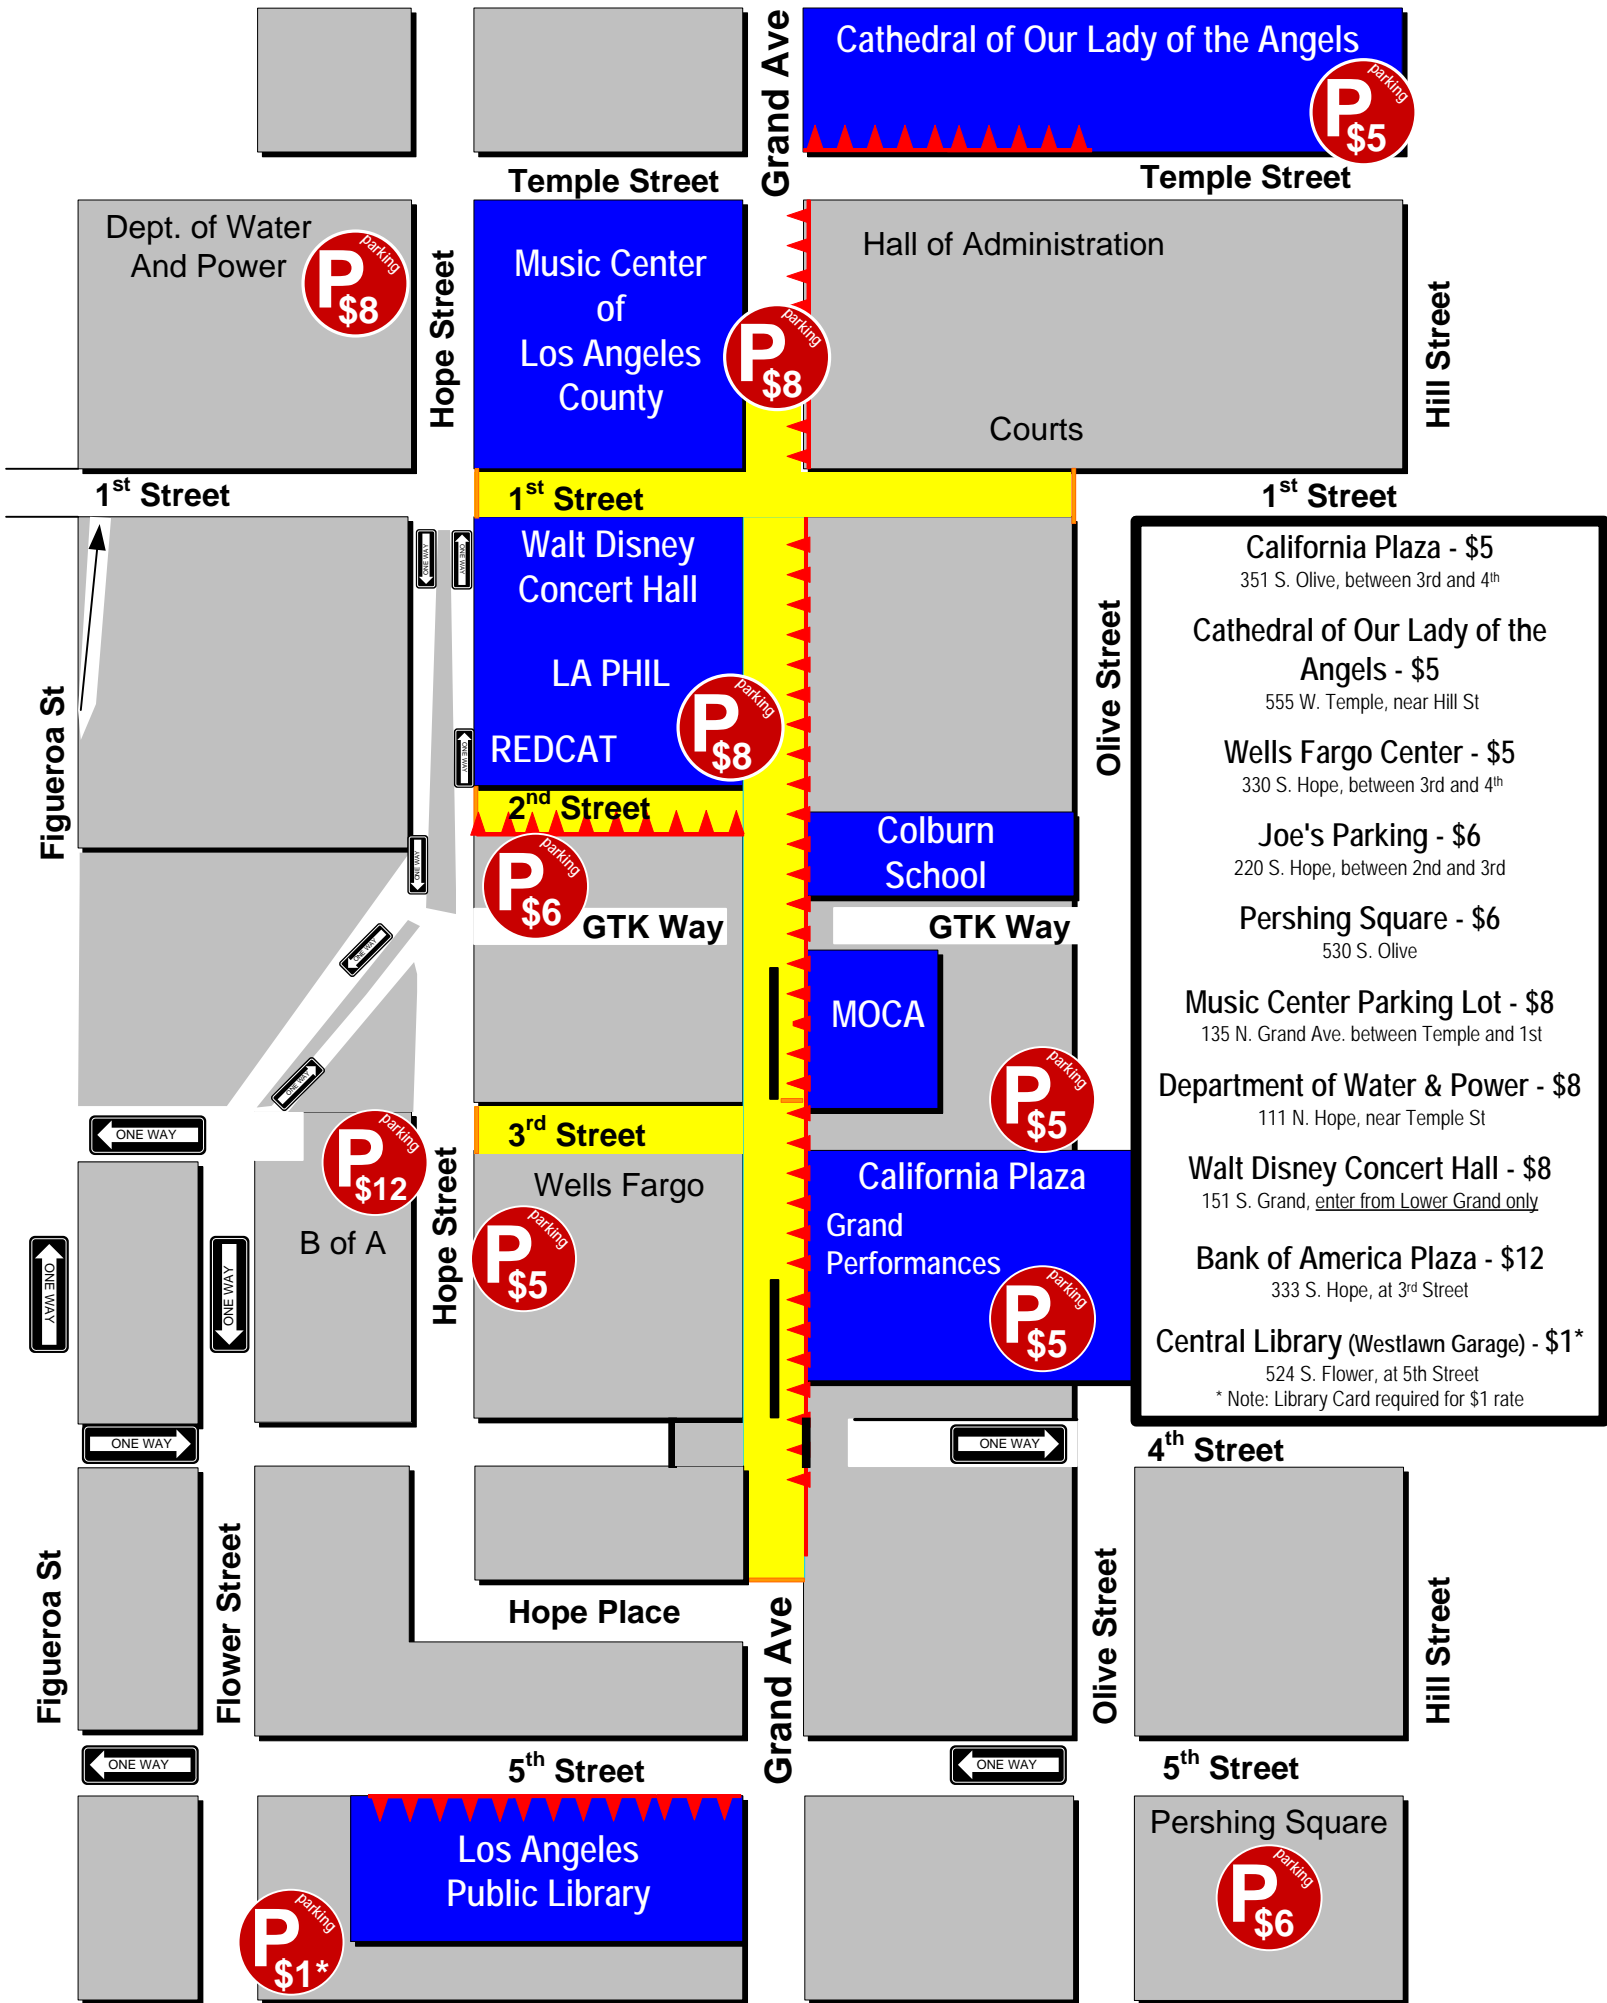

# 2006 Grand Avenue Festival Parking

- California Plaza - \$5  
351 S. Olive, between 3rd and 4th
  - Cathedral of Our Lady of the Angels - \$5  
555 W. Temple, near Hill St
  - Wells Fargo Center - \$5  
330 S. Hope, between 3rd and 4th
  - Joe's Parking - \$6  
220 S. Hope, between 2nd and 3rd
  - Pershing Square - \$6  
530 S. Olive
  - Music Center Parking Lot - \$8  
135 N. Grand Ave. between Temple and 1st
  - Department of Water & Power - \$8  
111 N. Hope, near Temple St
  - Walt Disney Concert Hall - \$8  
151 S. Grand, enter from Lower Grand only
  - Bank of America Plaza - \$12  
333 S. Hope, at 3rd Street
  - Central Library (Westlawn Garage) - \$1\*  
524 S. Flower, at 5th Street
- \* Note: Library Card required for \$1 rate